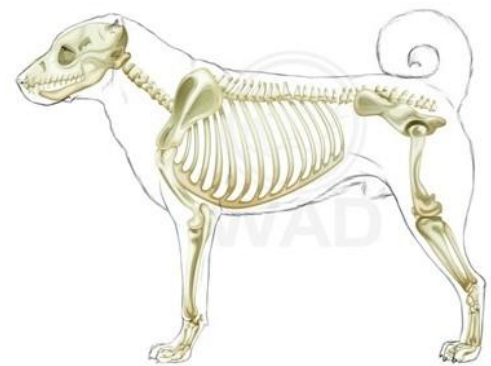

Eyes: Eyes are slanted and have distinctive eye-sockets. Eye color ranges from amber (honey-colored) to black. Kangals usually have kohl eyes and an arc-shaped line on eyebrows that give them a vivid and royal look.

Nose: The tip of the nose is black.

Head: The face is square shaped when viewed from the front, and it gets thinner towards the tip of the nose. The stop on the face is slightly apparent.

Tail: The spiral tail is common.

Coat/Hair: The coat is attached to the body firmly and has a bilayer structure—the hair length changes depending on the seasons. Hair color varies from light cream to dark steel-gray and tones of red and black and brindle pattern.

Lips: The cheeks dangle down till the upper lip covers the lower lip.

Neck/ Skyline: The posture of the neck and skyline intersects with a 45-degree angle.

Size: Shoulder length for adult males is between 78-80 cm, and weight is 55-65 kilograms. Also seen is a shoulder length of 85 cm and weight of 75 kilograms. As for adult females, the shoulder length is between 65-75 cm, and the weight is 50 -60 kilograms. Also seen is a shoulder length of 80 cm and weight of 65 kilograms.