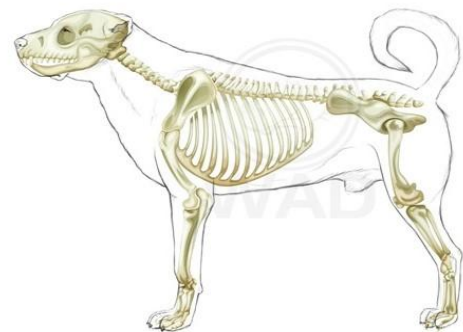

TURKISH SHEPHERD DOG BOZ